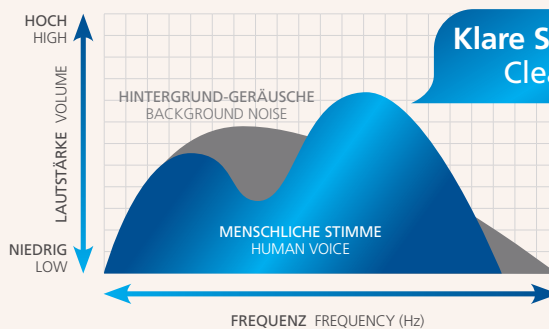

Our wireless TV voice and dialogue amplifier HORST2 now provides a solution, with which you will hear spoken language comfortably and clearly again.

**Ohne/Without HORST2**

**Mit/With HORST2**

**Klare Sprache verbessert  
Clear voice enhanced**