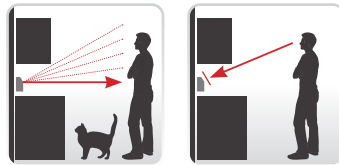

UR2045SI

Küchenunterbaudio mit DAB+/UKW, Bluetooth®, LED-Arbeitsplatzbeleuchtung
Kitchen under cabinet radio with DAB+/FM, Bluetooth®, LED workplace light

- DAB+/UKW-RDS Radio
- Bluetooth® Empfangsfunktion
- Freisprecheinrichtung
- LED-Arbeitsplatzbeleuchtung auf der Unterseite
- Je 20 Festsenderspeicherplätze
- Equalizer - vorprogrammierte Klangeinstellungen
- Küchentimer
- 2 Weckzeiten mit Wochenendfunktion
- Terminerinnerungsfunktion
- Ausgangsleistung 2 x 5 W RMS
- Montagesatz für Küchenunterbau, AC/DC Netzadapter 7 V/1,6 A inkl.
- DAB+/FM-RDS radio
- Bluetooth® reception
- Handsfree function
- LED workplace light on bottom side
- 20 preset stations each
- Equalizer - pre-programmed sound settings
- Cooking timer
- Dual alarm with weekend function
- SDA timer
- Output power 2 x 5 W RMS
- Under cabinet mounting kit, AC/DC adaptor 7 V/1,6 A incl.